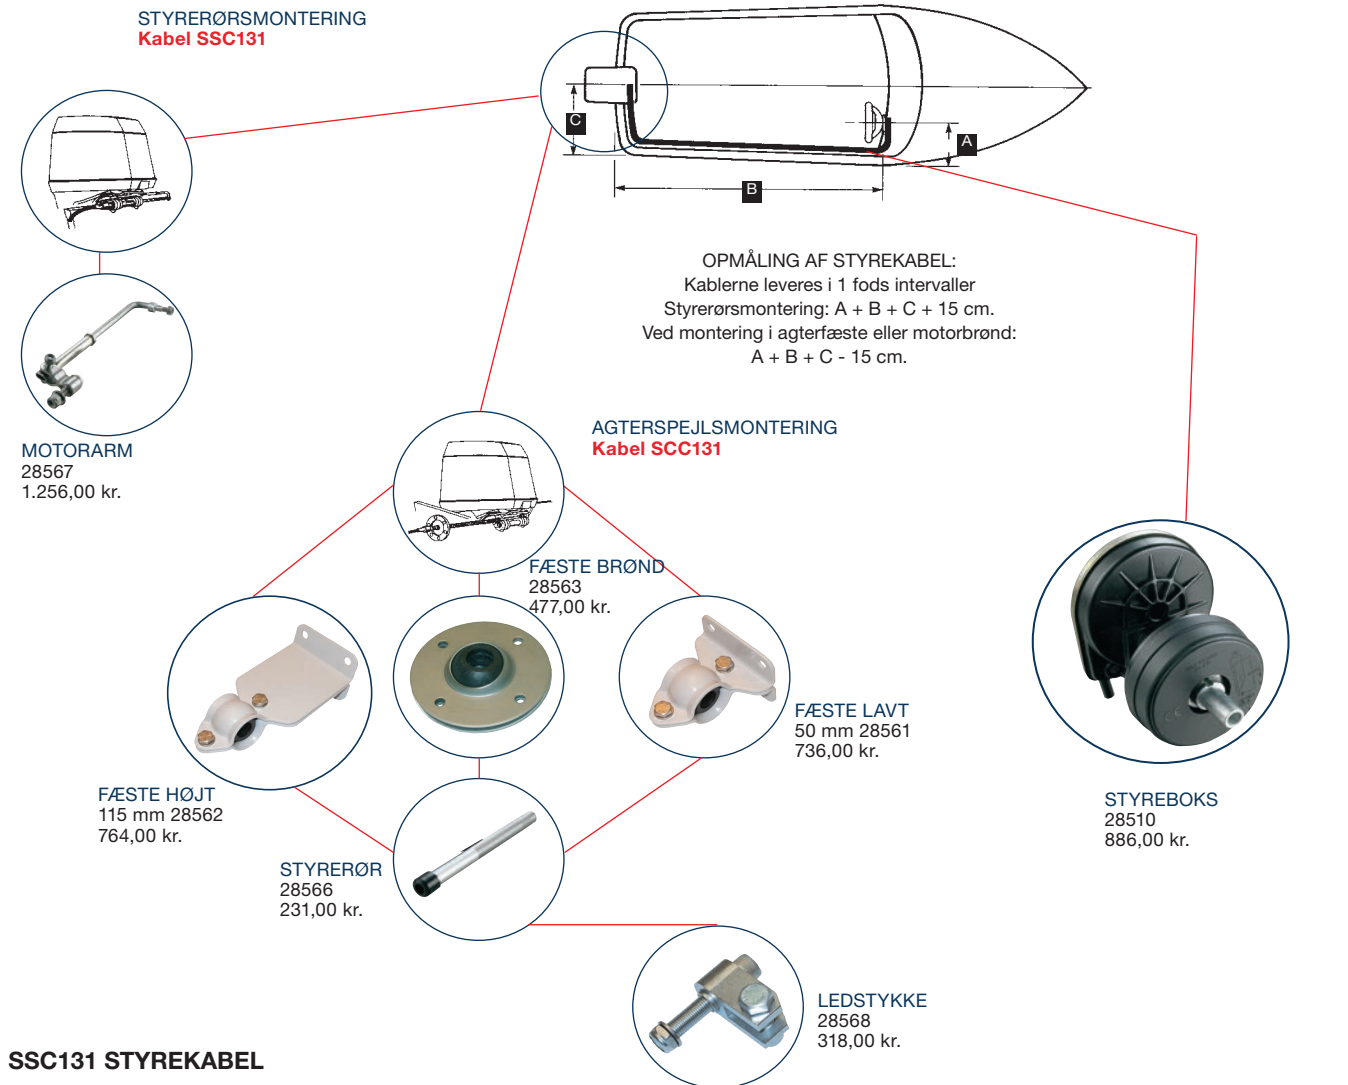

SEASTAR SOLUTIONS 8050 STYRESYSTEM FOR BÅDE OP TIL 8 METER / MAX. 50 HK

SSC131 STYREKABEL