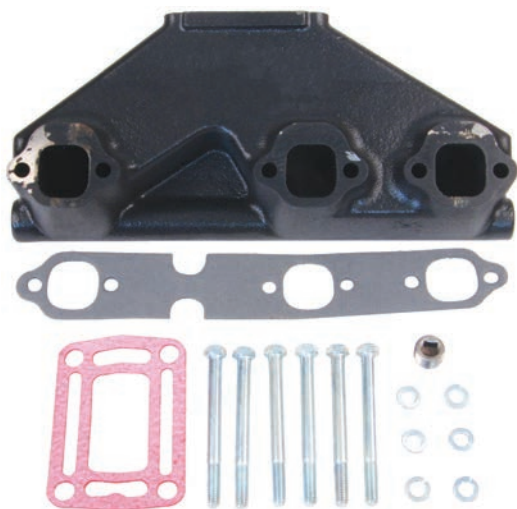

4.3

4.3GXIE-M, 4.3GXIP, 4.3GXIQ, 4.3GXI-225-R, 4.3Gi-200-R, 4.3GXi-B, 4.3GXi-BF, 4.3GXi-A, 4.3GXi-C, 4.3GXi-CF, 4.3GXi-D, 4.3GXi-DF, 4.3GXi-E, 4.3GXi-EF, 4.3GXi-F, 4.3GXi-FF, 4.3GL-P, 4.3GL-A, 4.3GL-B, 4.3GL-C, 4.3GL-D,, 4.3GL-E, 4.3GL-EF, 4.3GL-G, 4.3GL-EF, 4.3GL-4.3OSi-E, 4.3OSi-EF, 4.3OSi-J, 4.3OSi-JF

Varenr.	Orig.nr.	Pris
ORB-16656	3847499, 3857656	5.376,00