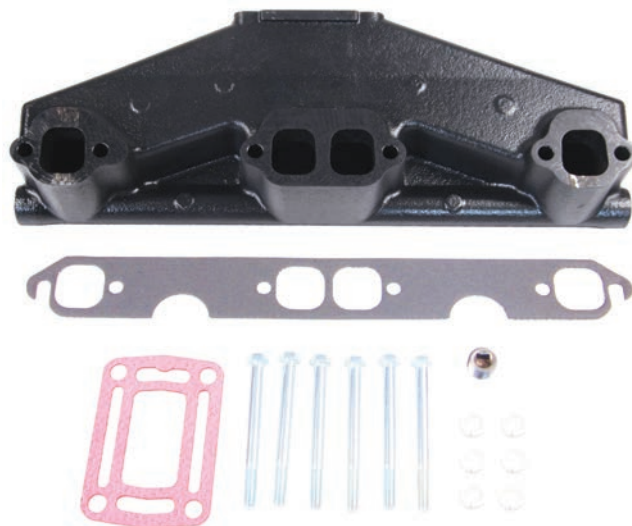

5.0, 5.7

5.0GL-A, 5.0GL-B, 5.0GL-E, 5.0GXi-B, 5.0GXi-BF, 5.0GXIE-P, 5.0GXi-P, 5.0GXi-C, 5.0GXi-CF, 5.0GXi-D, 5.0GXi-DF, 5.0OSi-CF, 5.0OSi-D, 5.0OSi-DF, 5.0OSi-B, 5.0OSi-BF, 5.0GXi-270-R, 5.7Gi-B, 5.7Gi-BF, 5.7GL-A, 5.7GL-B, 5.7GL-E, 5.7GXi-C, 5.7GXi-CF, 5.7GiE-300-P, 5.7Gi-300-P, 5.7Gi-300-R, 5.7GXIE-320-R, 5.7GXIE-P, 5.7GXi-P, 5.7OSi-A, 5.7OSi-AF, 5.7OSXi-A, 5.7OSXi-AF, 5.7GiI-B, 5.7GXil-C

Varenr.	Orig.nr.	Pris
ORB-16501	3847501	5.640,00